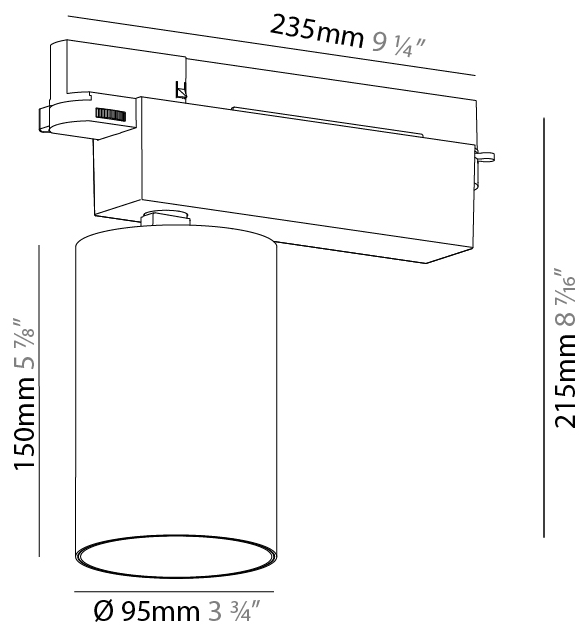

GENERAL

Series: Centriq
 Subseries: Centriq 95
 Brand: Prolicht
 Division: Architectural
 Mounting Type: Track
 Mounting Location: Ceiling
 Subcategory: Spots

PHYSICAL

Shape: Cylinder
 Diameter (mm): 95
 Diameter (in): 3 3/4
 Length (mm): 235
 Length (in): 9 1/4
 Height (mm): 150
 Height (in): 5 7/8
 Light Distribution: Adjustable / Direct
 Weight (kg): 1.495
 Weight (lbs): 3.3
 Fixture Finish: SSR / BKV / CWI / CRY / HAB / UFT / ITA / RUA / FTG / MYG / LOD / PUS / FRO / FUP / KIA / POP / BLS / SPG / MEY / GOH / GUM / CHC / COM / ABZ / JAG / OBR / MOS / ROR
 Fixture Material: Aluminum

OPTICAL

Reflector: 18 / 26 / 40
 Adjustability: Rotational 340°; Tilt 90°
 Upon Request: Special Beam Angles

RATINGS AND CERTIFICATIONS

Certified By: Certified for North American Standards
 IP rating: IP20