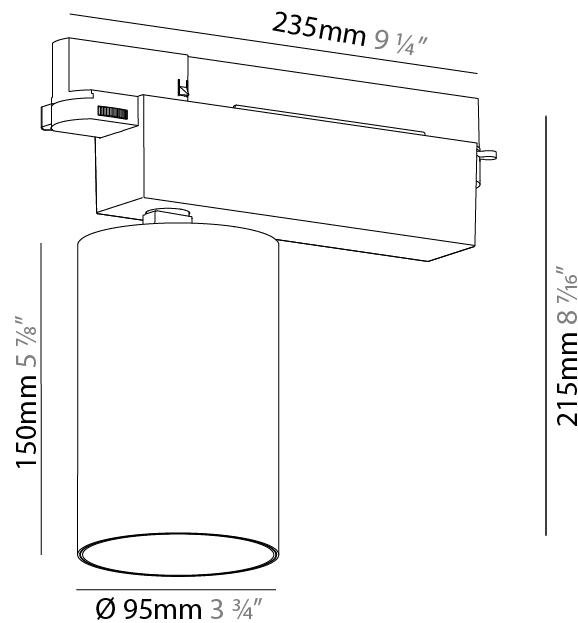

GENERAL

Series: Centriq
 Subseries: Centriq 95
 Brand: Prolicht
 Division: Architectural
 Mounting Type: Track
 Mounting Location: Ceiling
 Subcategory: Spots

PHYSICAL

Shape: Cylinder
 Diameter (mm): 95
 Diameter (in): 3 3/4
 Length (mm): 235
 Length (in): 9 1/4
 Height (mm): 150
 Height (in): 5 7/8
 Light Distribution: Adjustable / Direct
 Weight (kg): 1.495
 Weight (lbs): 3.3
 Fixture Finish: SSR / BKV / CWI / CRY / HAB / UFT / ITA / RUA / FTG / MYG / LOD / PUS / FRO / FUP / KIA / POP / BLS / SPG / MEY / GOH / GUM / CHC / COM / ABZ / JAG / OBR / MOS / ROR
 Fixture Material: Aluminum

OPTICAL

Reflector: 18 / 26 / 40
 Adjustability: Rotational 340°; Tilt 90°
 Upon Request: Special Beam Angles

RATINGS AND CERTIFICATIONS

Certified By: Certified for North American Standards
 IP rating: IP20